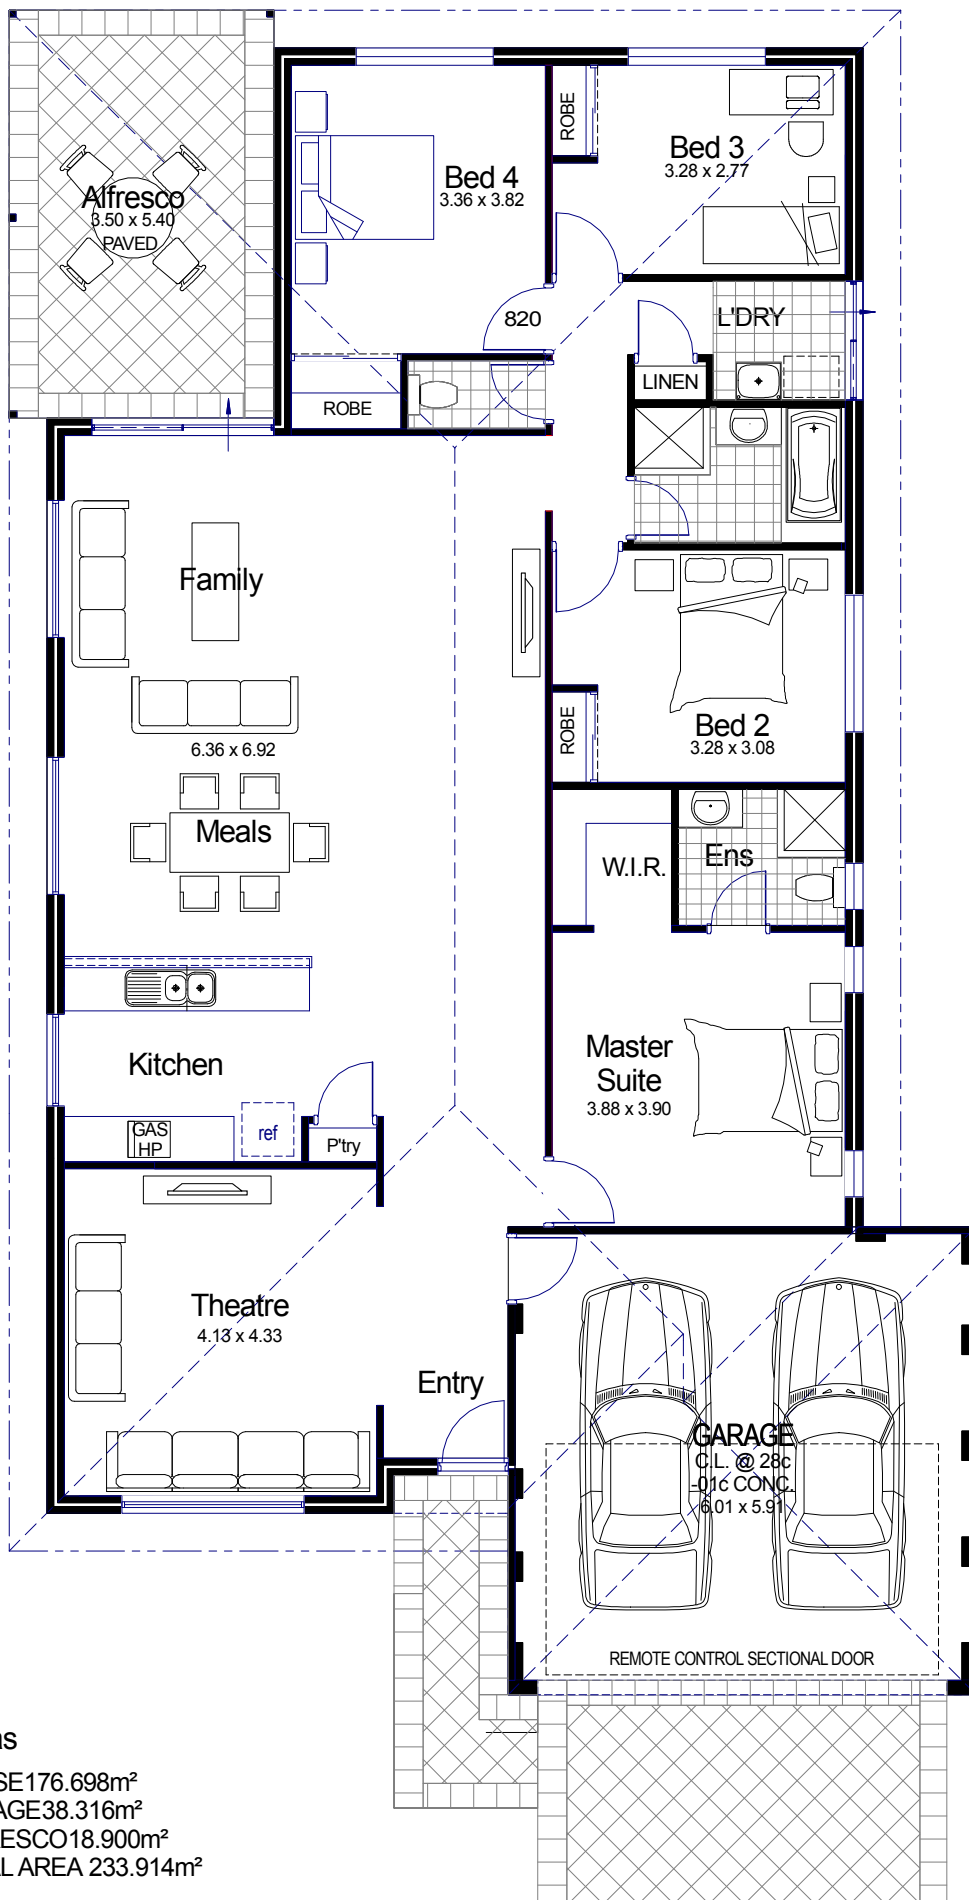

The Grand Cottage

From the myGen range

HOUSE & LAND PACKAGES

Basic Package:

House built to myGen specifications, Land and generous site works allowance.

Turn Key Package:

Includes carpets, vinyl, blinds, full internal painting, crossover, letter box, clothes line and light fittings.

Optional Extras:

Landscaping, air conditioning, fencing, additional paving, raised ceilings to living areas.

Areas

HOUSE 176.698m²
 GARAGE 38.316m²
 ALFRESCO 18.900m²
 TOTAL AREA 233.914m²

NOTE:
 THIS PLAN IS FOR ILLUSTRATIVE PURPOSES ONLY