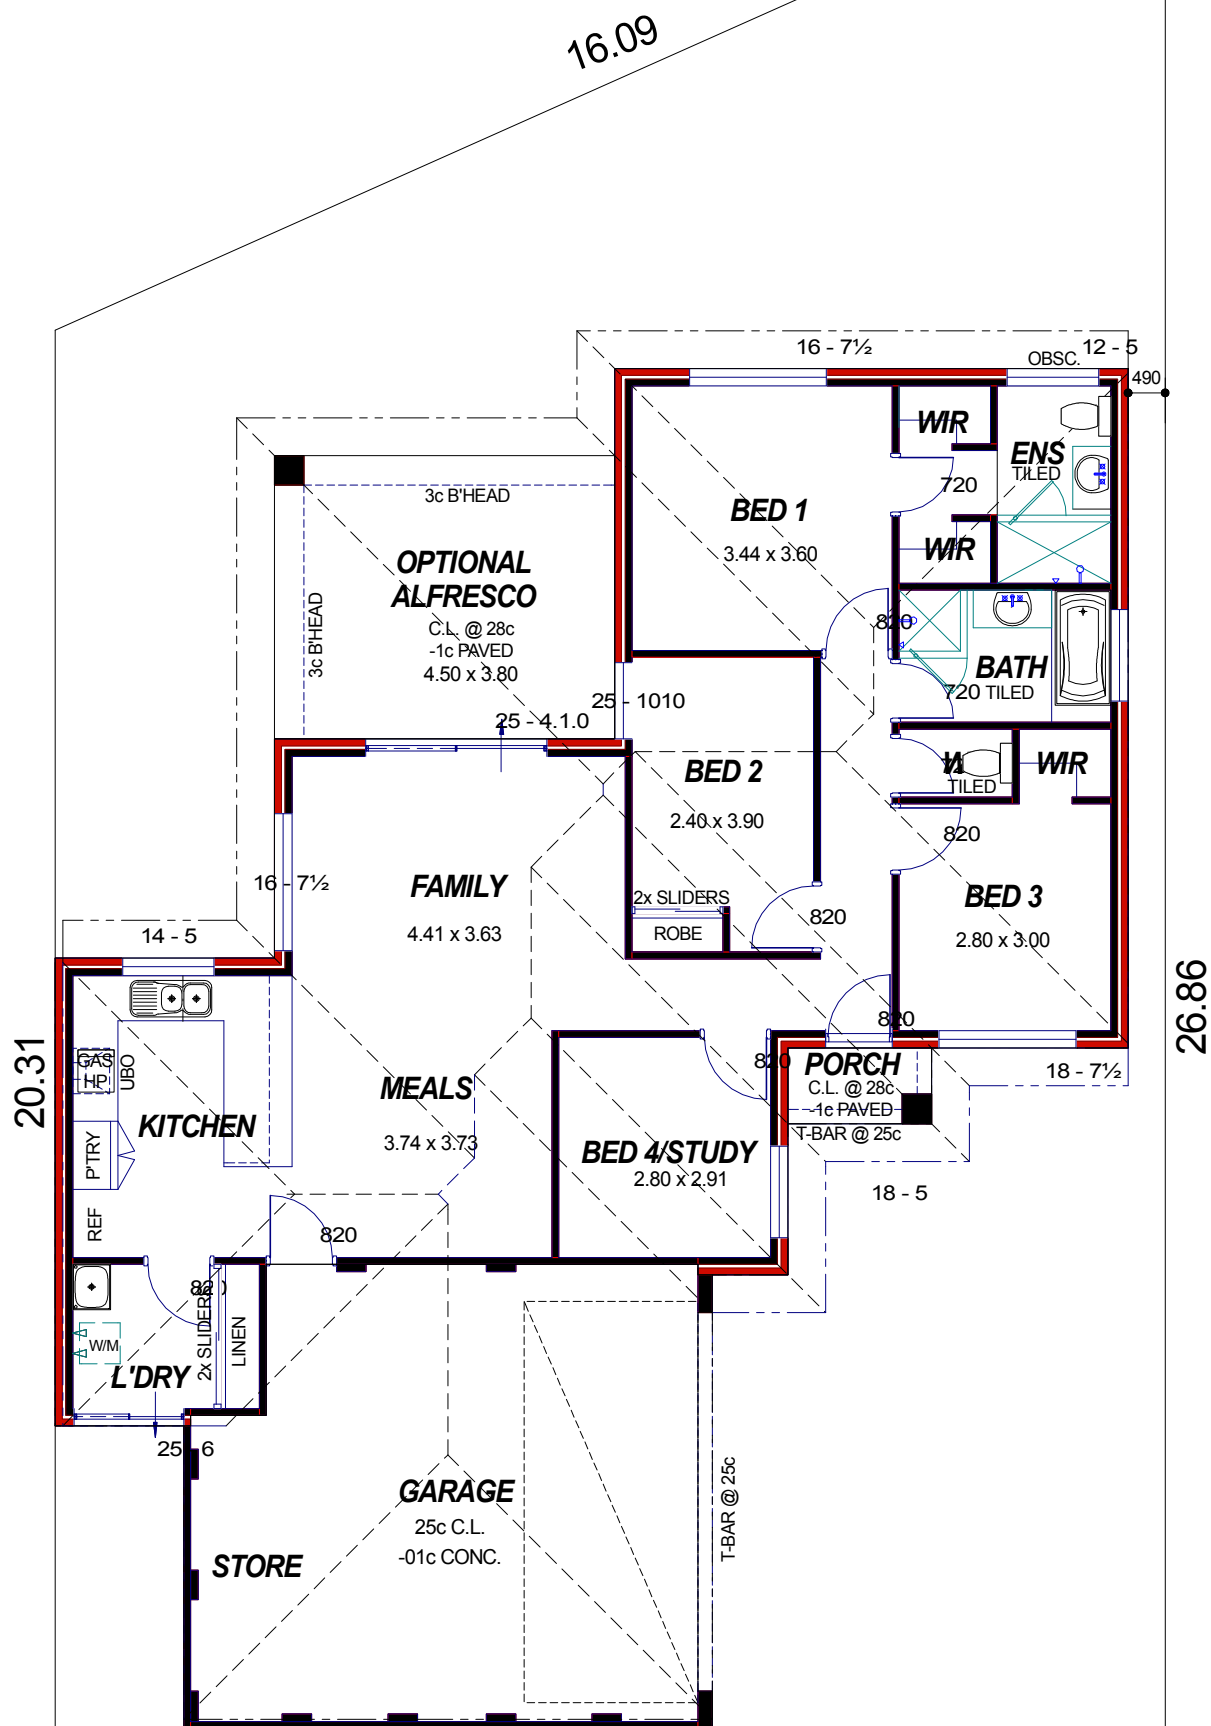

HYPERION - 7A Queen Street., Maylands

09-07-2010

HOUSE & LAND PACKAGES

Basic Package:

Includes house on a fixed price building contract, with generous site works allowance.

Turn Key Package:

Includes carpets, vinyl, blinds, driveway & courtyard paving, full internal painting, paved alfresco area, letter box, clothes line and light fittings.

Optional Extras:

Landscaping, air conditioning, fencing, additional paving, raised ceilings to living areas.

NOTE:
THIS PLAN IS FOR ILLUSTRATIVE PURPOSES ONLY