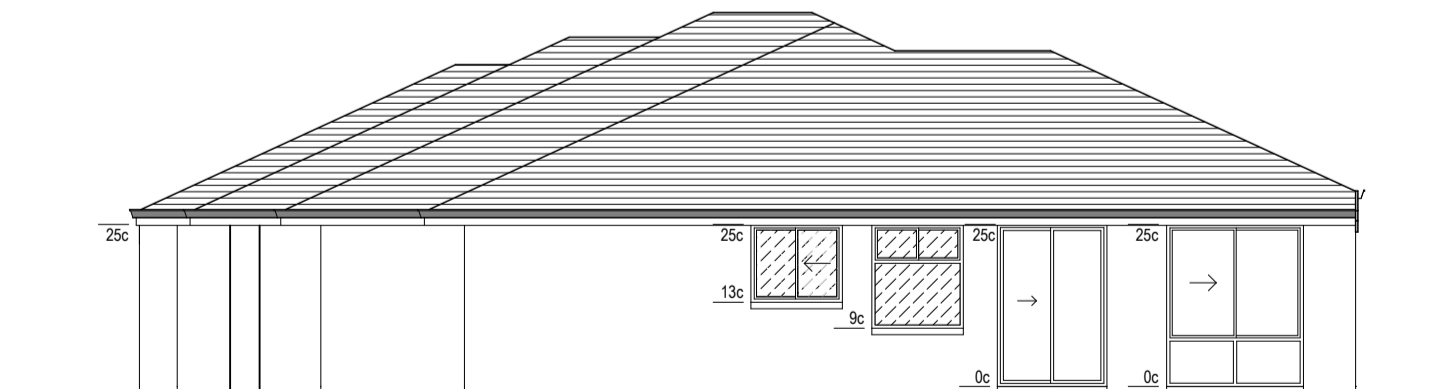

PERSPECTIVE

NAME	AREA
HOUSE (GROUND)	133.31
GARAGE	36.29
ALFRESCO	12.90
PORCH	1.90
	184.40 m ²

ELEVATION 1

ELEVATION 2

ELEVATION 3

ELEVATION 4