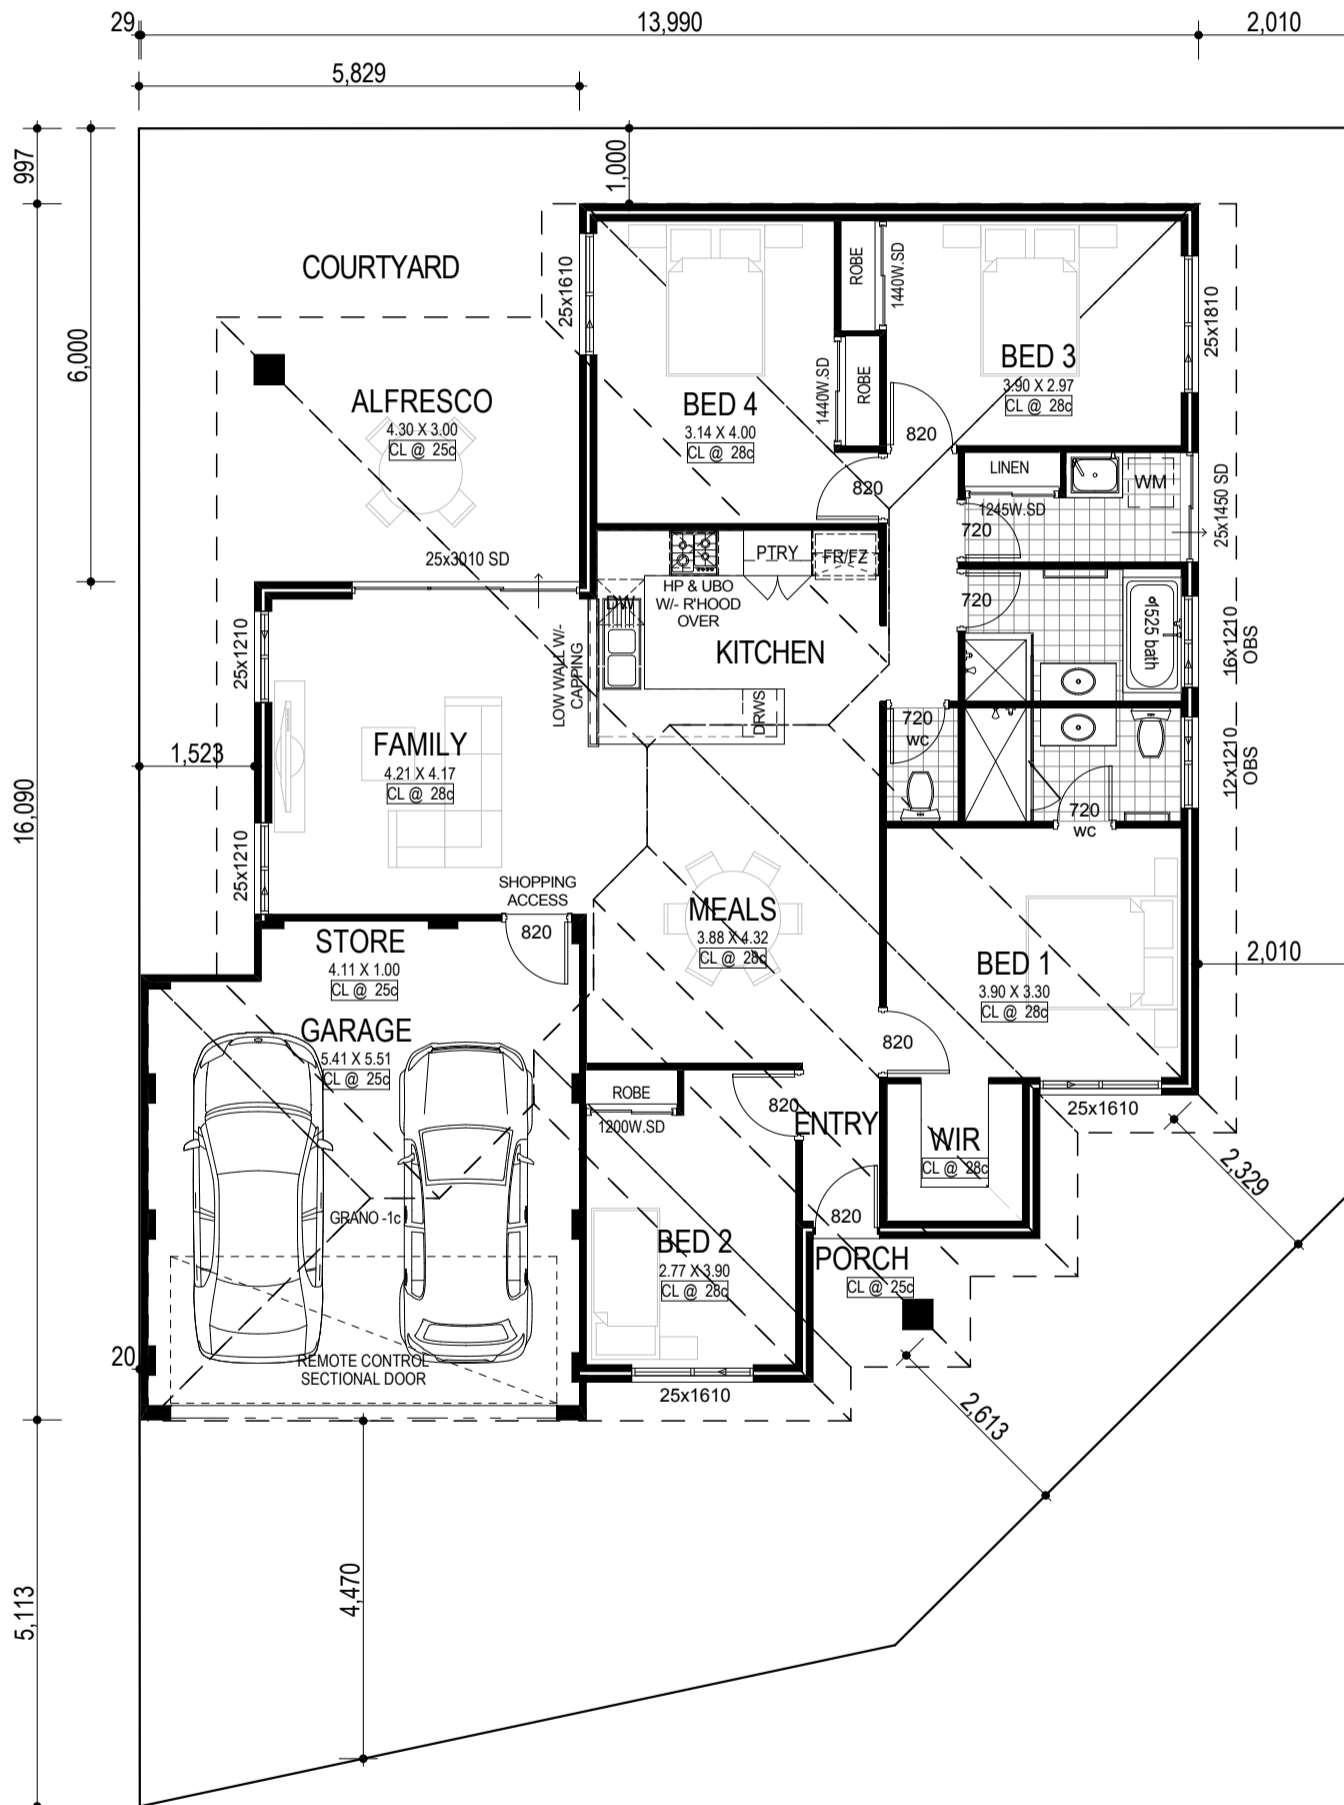

PERSPECTIVE

NAME	AREA
HOUSE (GROUND)	133.31
GARAGE	36.29
ALFRESCO	12.90
PORCH	1.90
	184.40 m ²

ELEVATION 1

ELEVATION 2

ELEVATION 3

ELEVATION 4