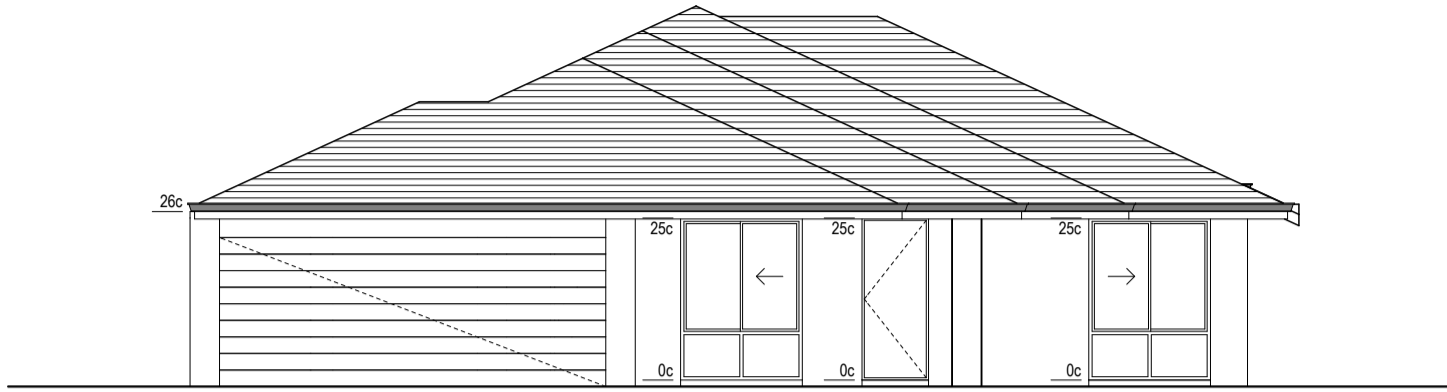

PERSPECTIVE

NAME	AREA
HOUSE (GROUND)	133.31
GARAGE	36.29
ALFRESCO	12.90
PORCH	1.90
	184.40 m ²

ELEVATION 1

ELEVATION 2

ELEVATION 3

ELEVATION 4