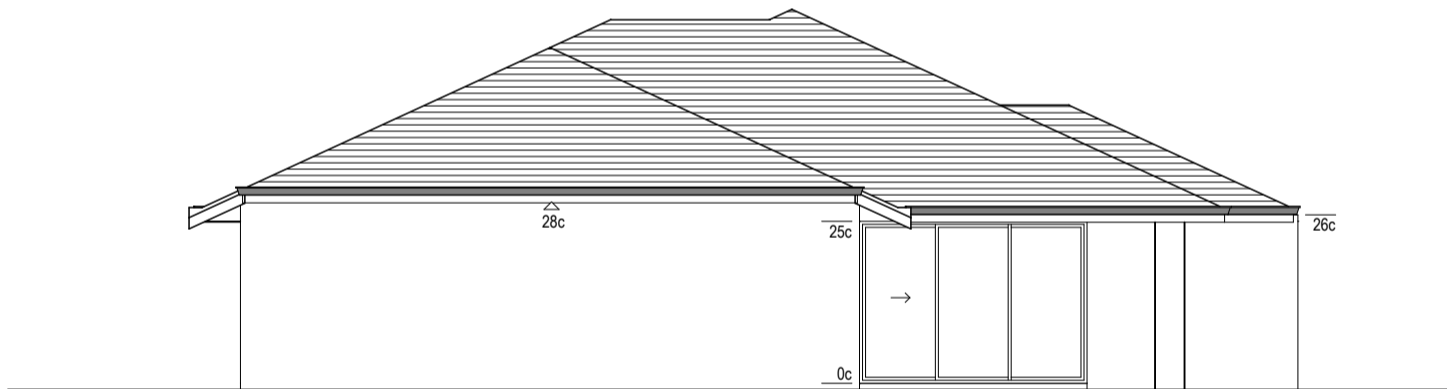

PERSPECTIVE

NAME	AREA
HOUSE (GROUND)	133.31
GARAGE	36.29
ALFRESCO	12.90
PORCH	1.90
	184.40 m ²

ELEVATION 1

ELEVATION 2

ELEVATION 3

ELEVATION 4