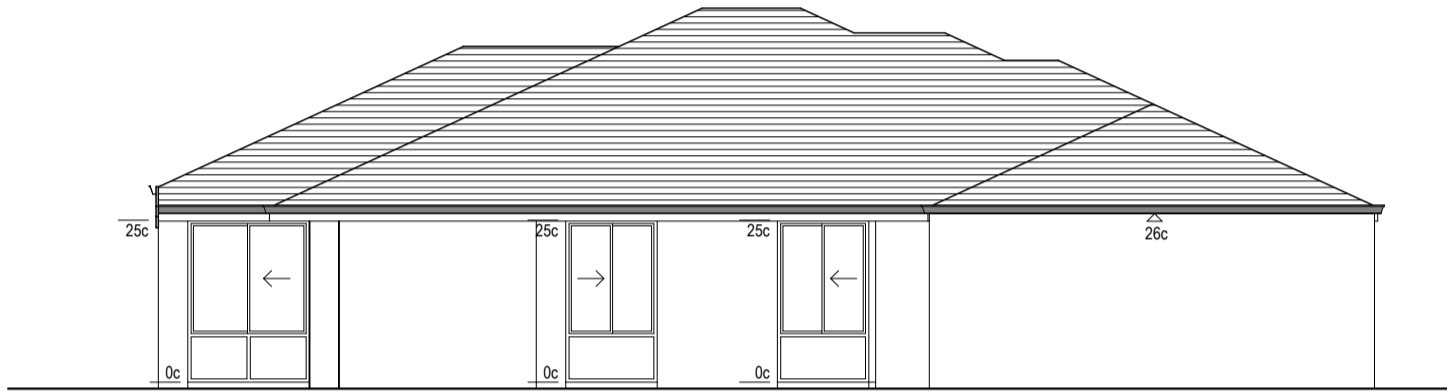

PERSPECTIVE

NAME	AREA
HOUSE (GROUND)	133.31
GARAGE	36.29
ALFRESCO	12.90
PORCH	1.90
	184.40 m ²

ELEVATION 1

ELEVATION 2

ELEVATION 3

ELEVATION 4