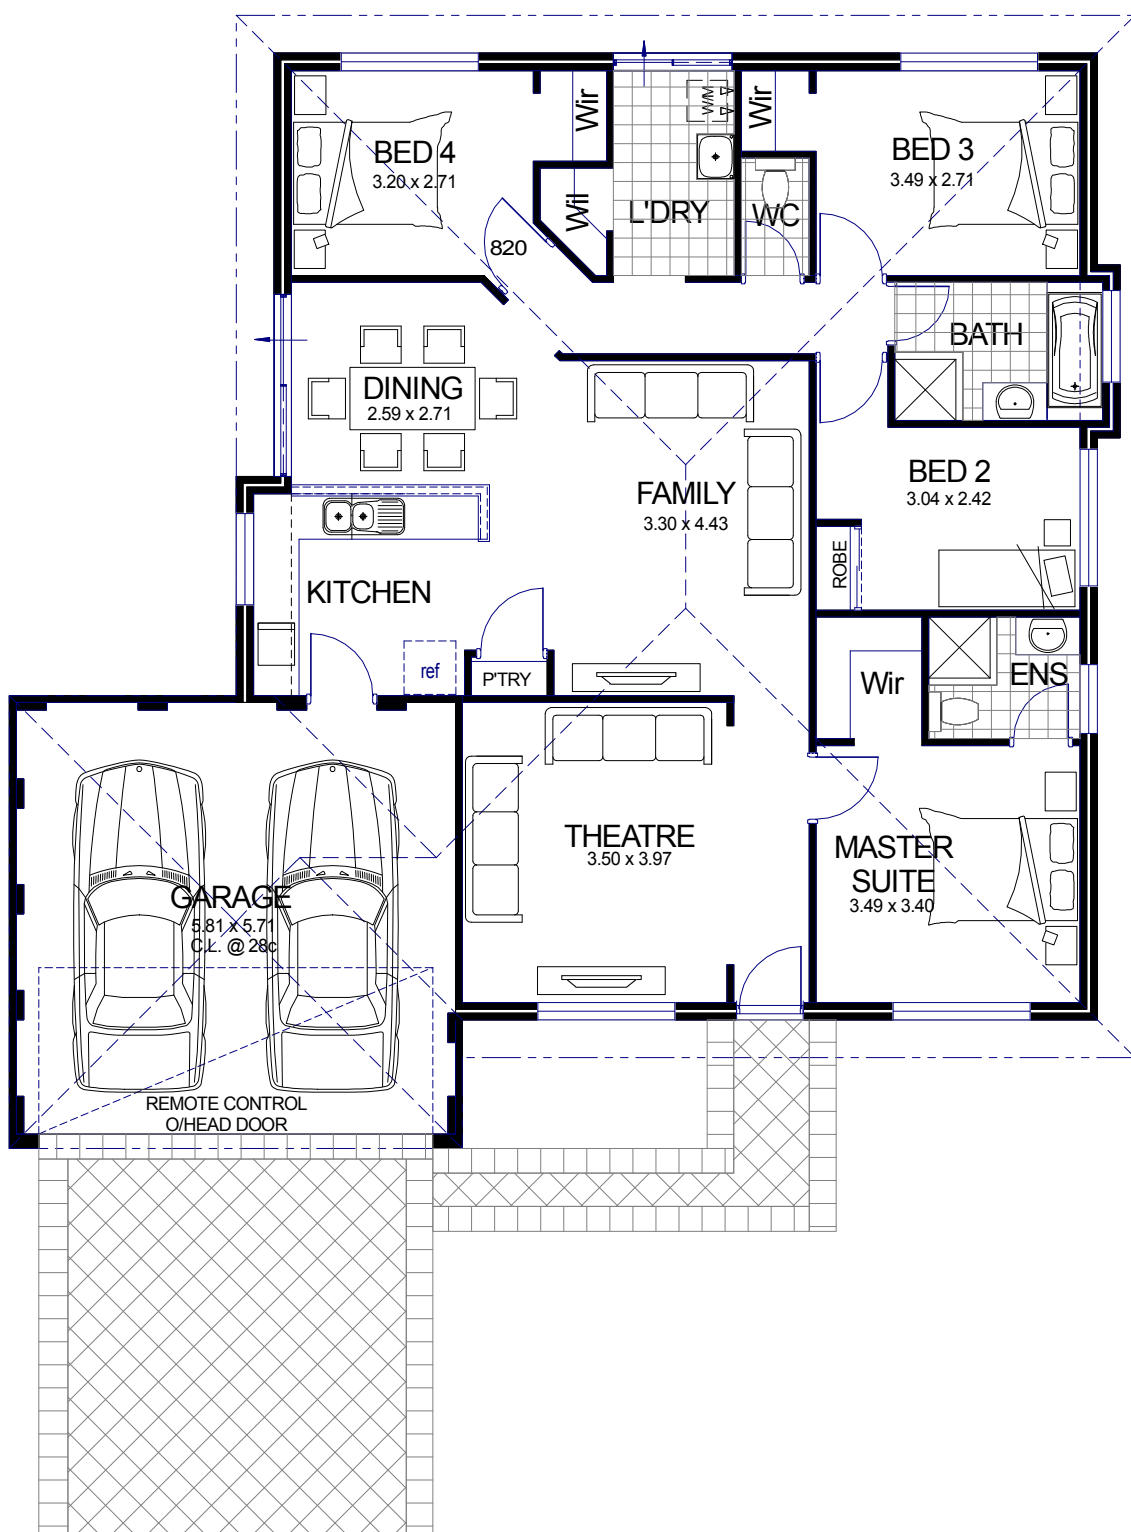

The Menora

From the MetroLife Range

HOUSE & LAND PACKAGES

Basic Package:

House built to myGen specifications, Land and generous site works allowance.

Turn Key Package:

Includes carpets, vinyl, blinds, full internal painting, crossover, letter box, clothes line and light fittings.

Optional Extras:

Landscaping, air conditioning, fencing, additional paving, raised ceilings to living areas.

AREAS
HOUSE 131.385m²
GARAGE 34.243m²
TOTAL AREA 165.628m²

NOTE:
THIS PLAN IS FOR ILLUSTRATIVE PURPOSES ONLY