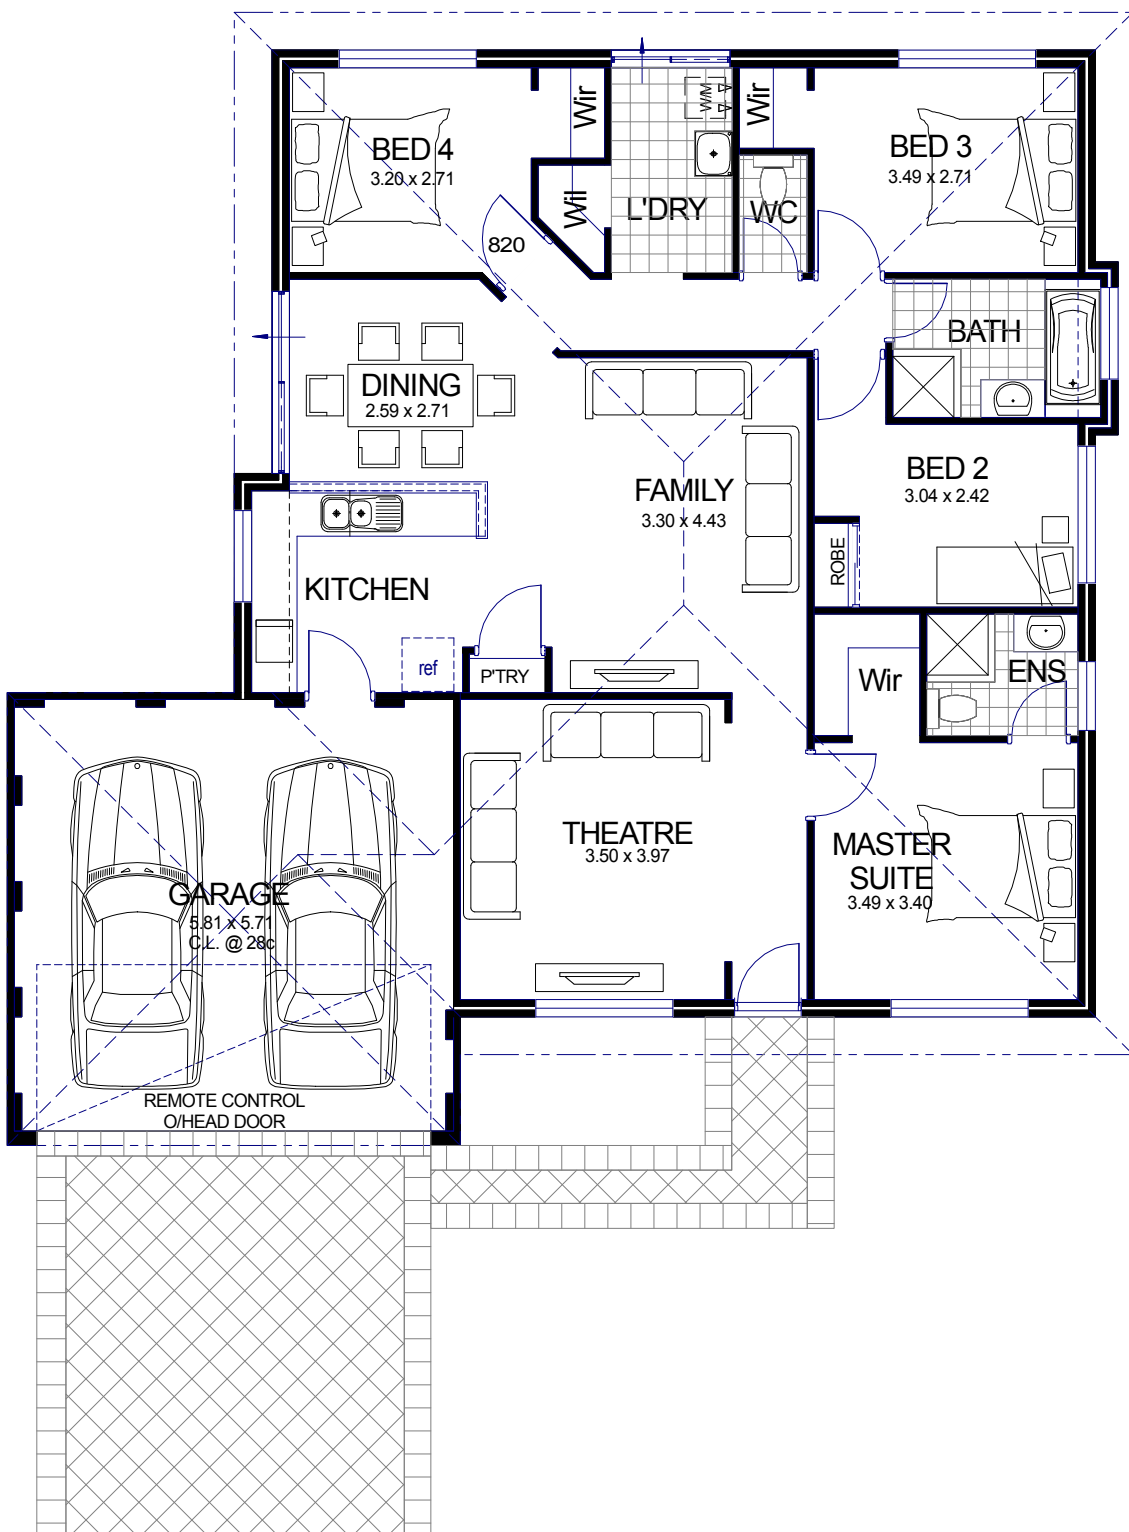

# The Menora

From the myGen range

### Basic Package:

House built to myGen specifications, Land and generous site works allowance.

### Turn Key Package:

Includes carpets, vinyl, blinds, full internal painting, crossover, letter box, clothes line and light fittings.