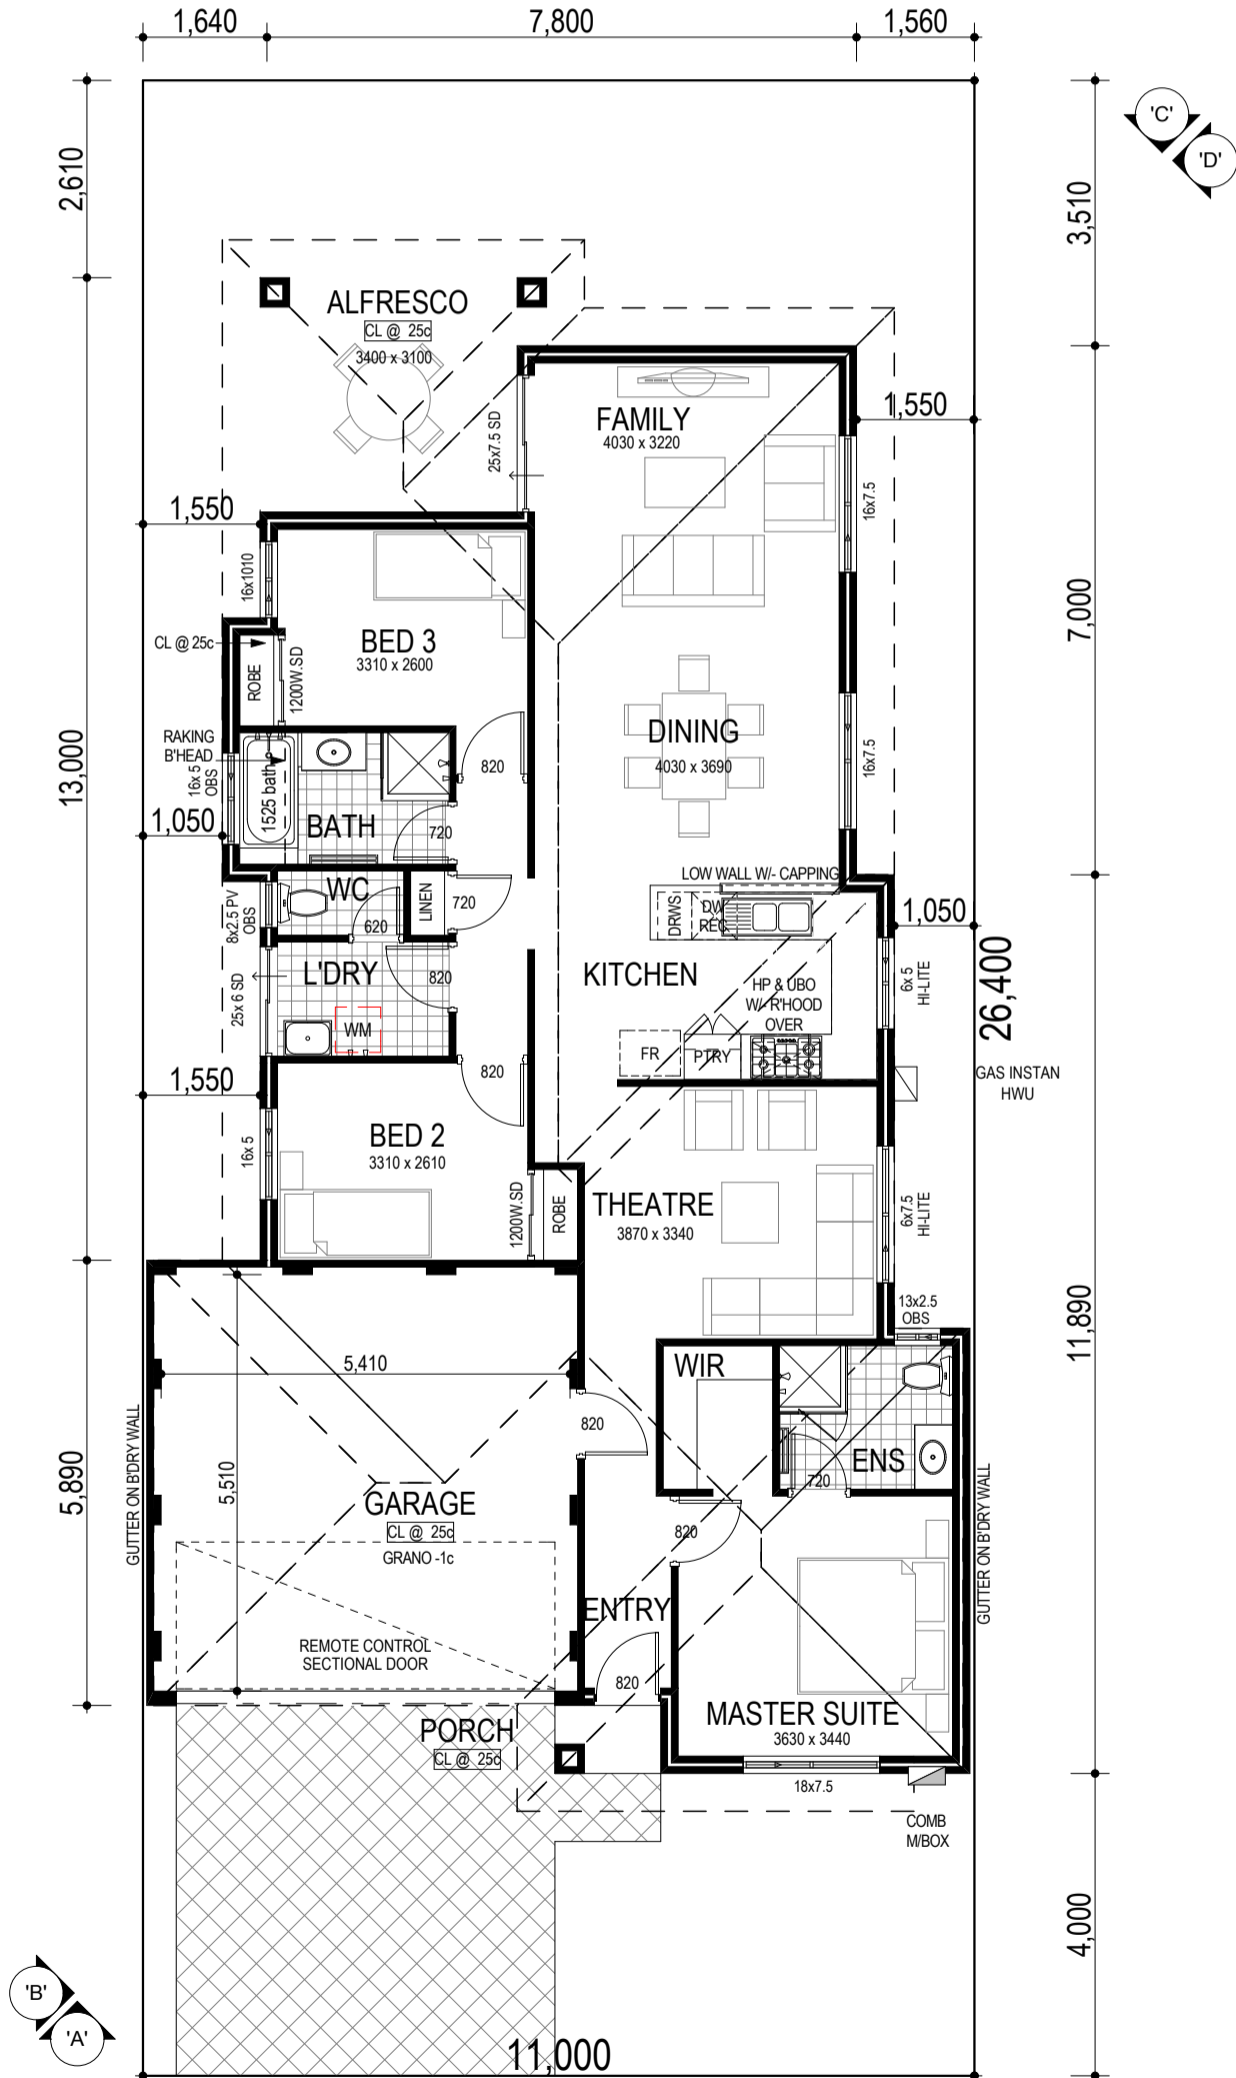

PERSPECTIVE

NAME	AREA
HOUSE	126.01
GARAGE	32.24
ALFRESCO	10.89
PORCH	1.26
TOTAL	170.40 m²