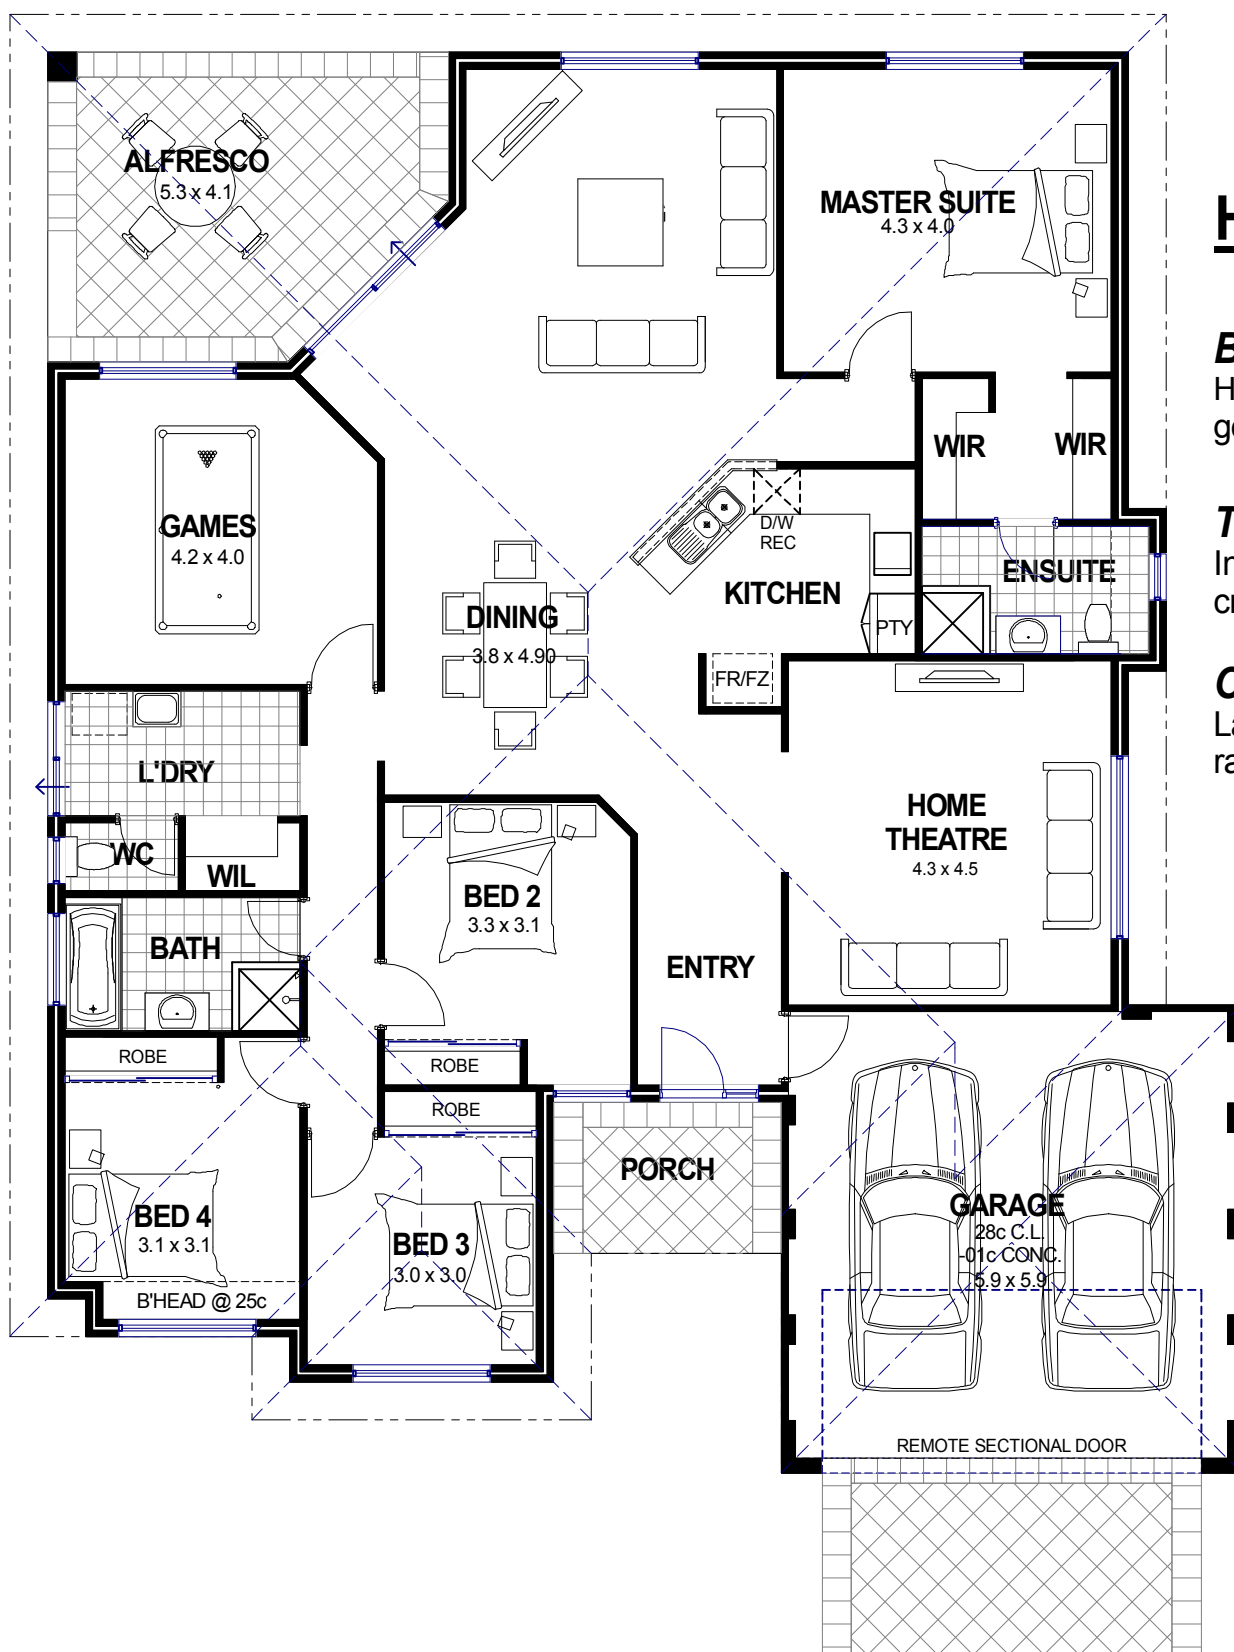

The Sorrento

From the myGen range

HOUSE & LAND PACKAGES

Basic Package:

House built to myGen specifications, Land and generous site works allowance.

Turn Key Package:

Includes carpets, vinyl, blinds, full internal painting, crossover, letter box, clothes line and light fittings.

Optional Extras:

Landscaping, air conditioning, fencing, additional paving, raised ceilings to living areas.

AREAS

HOUSE	197.422m ²
GARAGE	37.176m ²
ALFRESCO	19.474m ²
PORCH	6.020m ²
TOTAL AREA	260.092m ²

NOTE:
THIS PLAN IS FOR ILLUSTRATIVE PURPOSES ONLY