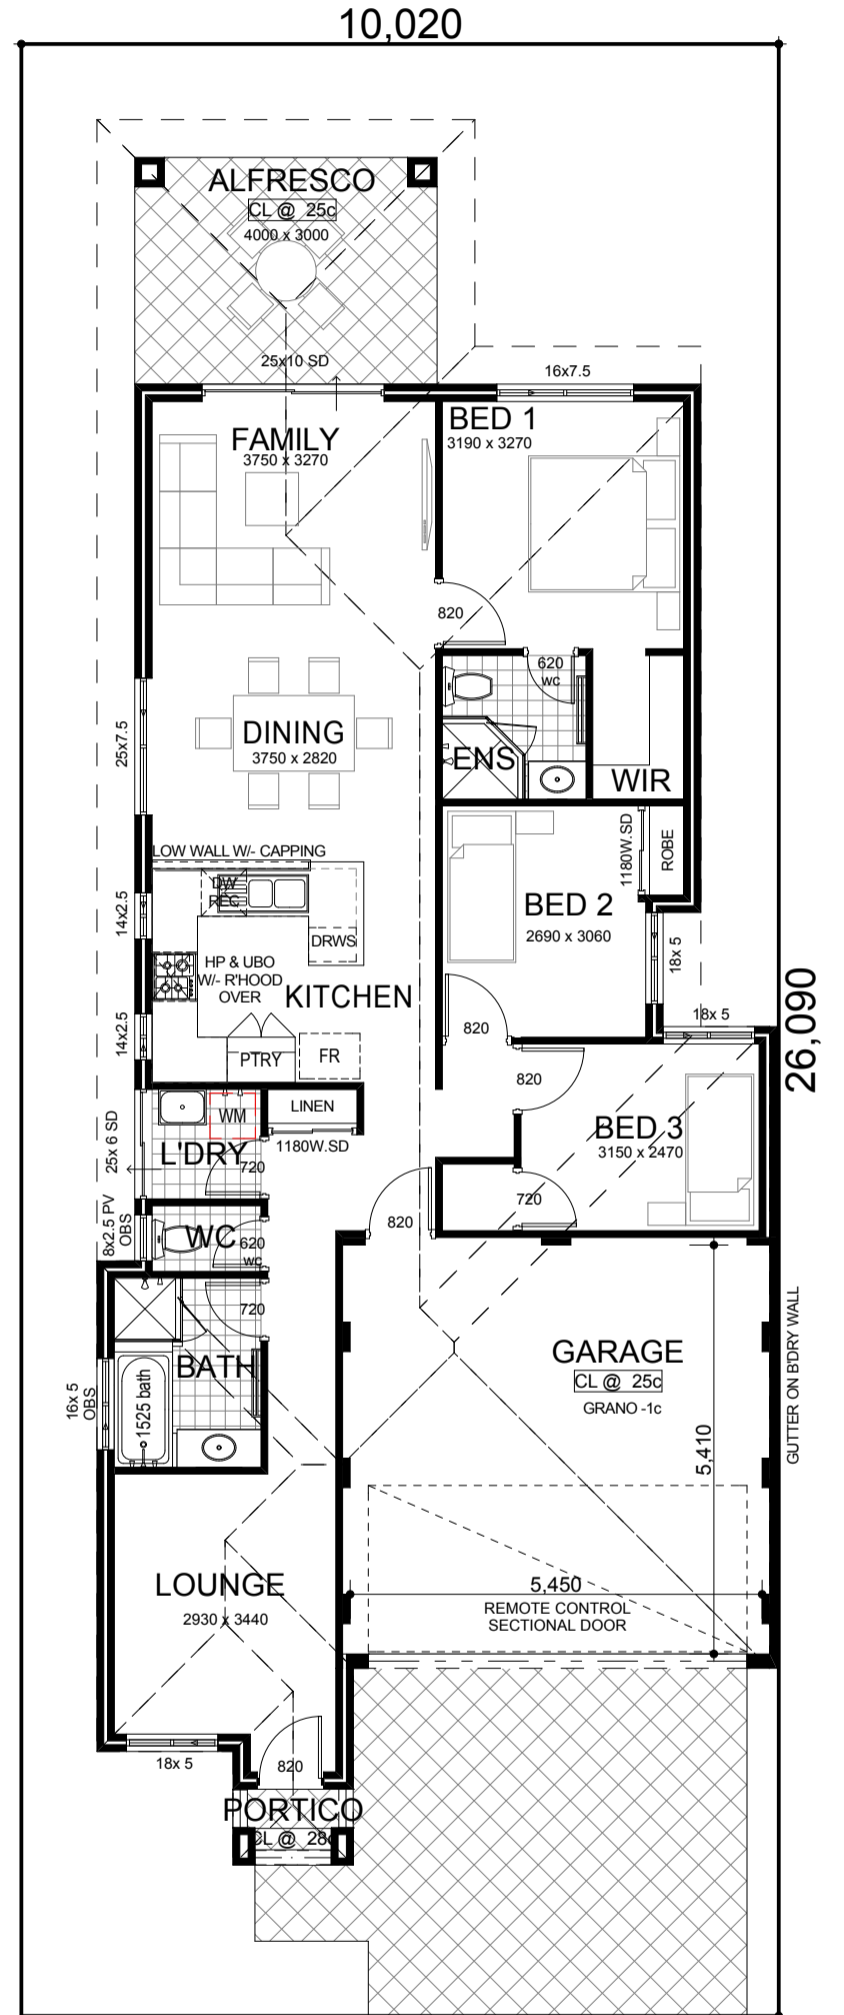

SKETCH RENDER

NAME	AREA
HOUSE (GROUND)	109.52
GARAGE	32.69
ALFRESCO	12.00
PORCH	1.59
	155.80 m <sup>2</sup>